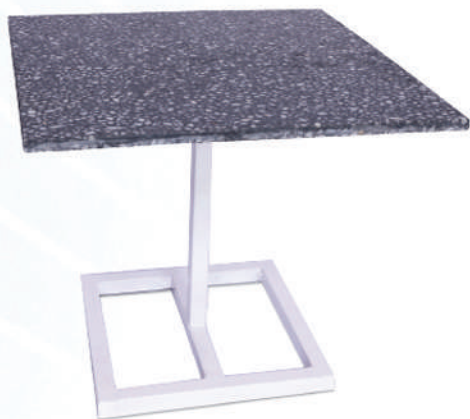

The chosen quality materials are safe for cooking and provide the desired insulation for a slow or quick process.

*Reception Table, ETT 2100 x 1600
Code: RC_ETT_0101*

*Executive Table ETT 2300 x 1700
Code: ET_ETT_0101*

*Grey Square ETT 375
Code: ETT_0109*

*White Square ETT 590 x 590
Code: ETT_0112*

*White Square ETT 590 x 590
Code: ETT_0113*

*White Square CTT 580
Code: CTT_0104*

*White Square CTT 580
Code: CTT_0106*

*White Round ETT 760
Code: ETT_0108*